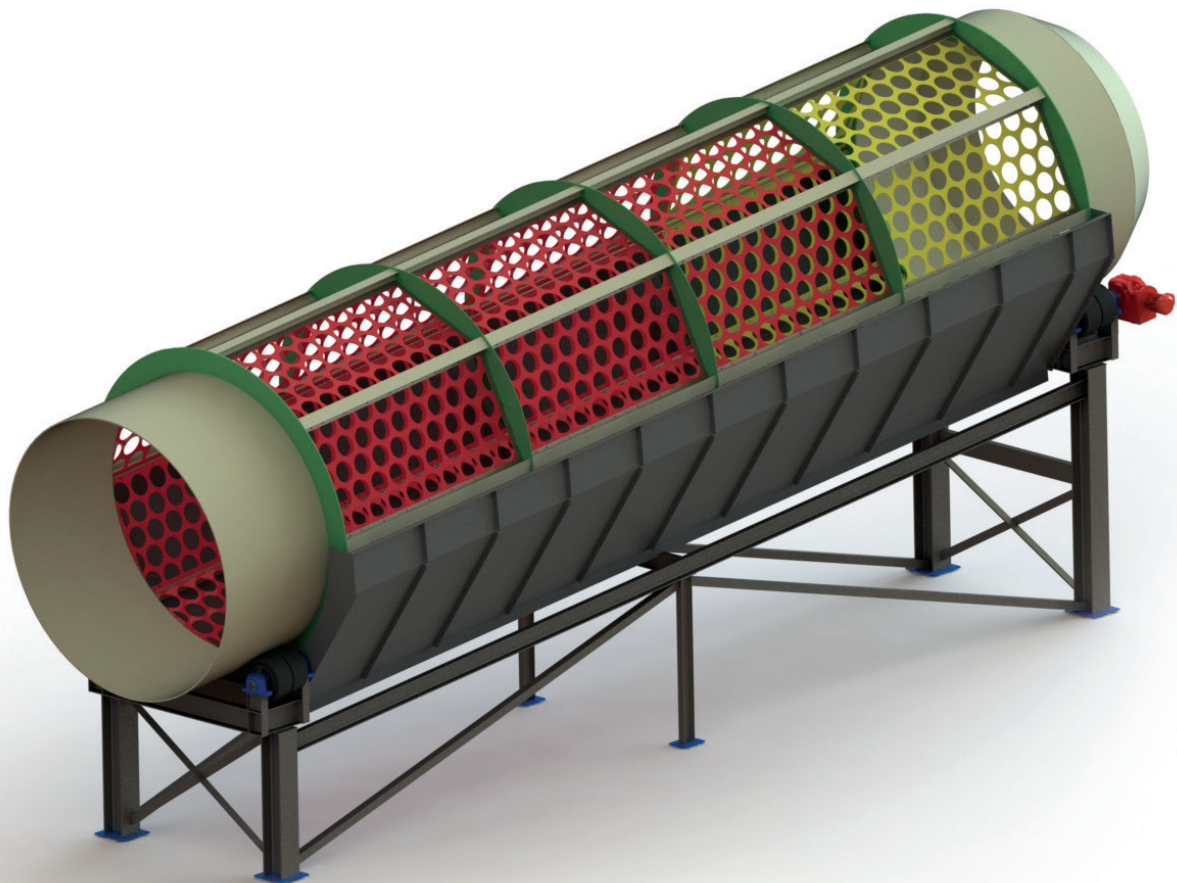

TROMMEL OCTAGONAL DRUM - TUNABLE

- > Sized specifically to your requirements
- > Rigid Octagonal frame with replaceable screening sheets
- > Screening sheets open area can be adjusted without replacing entire drum
- > Octagonal drums available for retro fitment to existing Trommels

TROMMEL ROUND DRUM

- > Sized specifically to your requirements
- > Replacement or new arrangements to existing Trommels

COMMON PARTS FOR BOTH DESIGNS

- > Heavy duty wheels
- > Single or Double discharge chute
- > Quality Japanese Bearings and SEW motor
- > Outside panels blasted to AS1627.4 primed and top coated
- > Made in Australia
- > Fully Assembled and factory tested in Hallam Victoria before shipping.