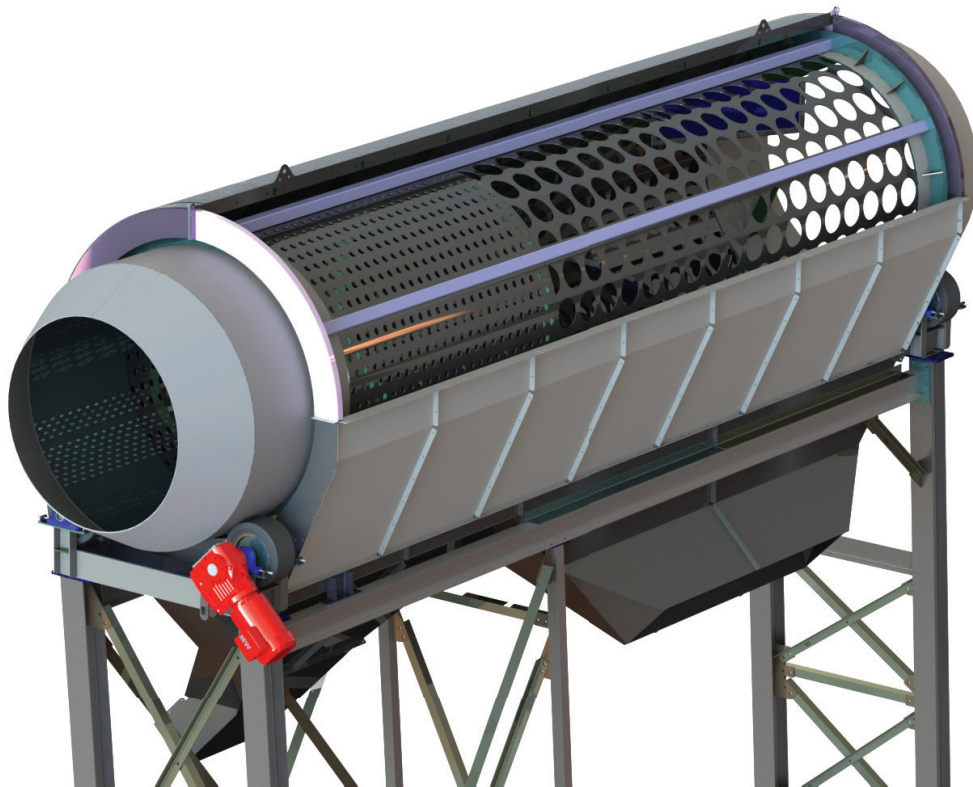

TROMMEL OCTAGONAL DRUM - TUNABLE

- > Sized specifically to your requirements
- > Rigid Octagonal frame with replaceable screening sheets
- > Screening sheets open area can be adjusted without replacing entire drum
- > Octagonal drums available for retro fitment to existing Trommels

TROMMEL ROUND DRUM

- > Sized specifically to your requirements
- > Replacement or new arrangements to existing Trommels

COMMON PARTS FOR BOTH DESIGNS

- > Heavy duty wheels
- > Single or Double discharge chute
- > Quality Japanese Bearings and SEW motor
- > Outside panels blasted to AS1627.4 primed and top coated
- > Made in Australia
- > Fully Assembled and factory tested in Hallam Victoria before shipping.